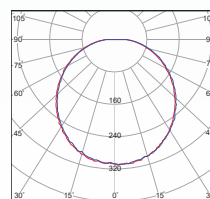

مروارید - چراغ روکار

DM

MORVARID- Surface-Mounted Luminaire

OSRAM LED

قابلیت نصب آسان چراغ مروارید بر روی دیوار و یا سقف، آن را جهت تامین روشنایی فضاهای مختلف در اماکن مسکونی، اداری و عمومی از جمله راه پله، راهرو، بالکن و غیره مناسب ساخته است. این محصول با تامین نور یکنواخت در دو توان مختلف تولید شده است که در ساخت آن از LED شرکت OSRAM نیز استفاده می گردد. این چراغ با درجه حفاظت IP65 نیز تولید می گردد.

DM21 / 22

جنس بدنه	دمای رنگ (K) ۳۰۰۰ ۴۰۰۰ ۶۰۰۰	CRI	LED CHIP	دوره گارانتی (سال)	توان Watt	شارنوری LUMEN	شرح کالا	کد کالا
ABS+PS	● ● ●	>۸۰	OSRAM	۵	۱۵	۱۵۰۰	مروارید - چراغ روشنایی روکار	DM21
ABS+PS	● ● ●	>۸۰	OSRAM	۳	۱۲	۱۲۰۰	مروارید - چراغ روشنایی روکار IP65	DM22