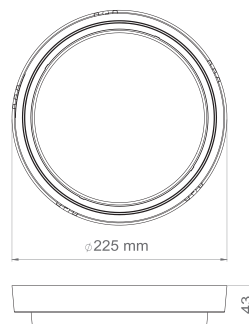

DM21 / 22

جنس بدنه	دمای رنگ (K) ۳۰۰۰ ۴۰۰۰ ۶۰۰۰	CRI	LED CHIP	دوره گارانتی (سال)	توان Watt	شارنوری LUMEN	شرح کالا	کد کالا
ABS+PS	● ● ●	>۸۰	OSRAM	۵	۱۵	۱۵۰۰	مروارید - چراغ روشنایی روکار	DM21
ABS+PS	● ● ●	>۸۰	OSRAM	۳	۱۲	۱۲۰۰	مروارید - چراغ روشنایی روکار IP65	DM22