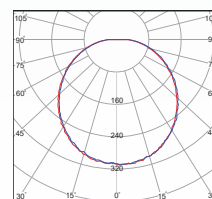

مروارید - چراغ روکار

DM

MORVARID- Surface-Mounted Luminaire

OSRAM LED

قابلیت نصب آسان چراغ مروارید بر روی دیوار و یا سقف، آن را جهت تامین روشنایی فضاهای مختلف در اماکن مسکونی، اداری و عمومی از جمله راه پله، راهرو، بالکن و غیره مناسب ساخته است. این محصول با تامین نور یکنواخت در دو توان مختلف تولید شده است که در ساخت آن از LED شرکت OSRAM نیز استفاده می گردد. این چراغ با درجه حفاظت IP65 نیز تولید می گردد.

DM21 / 22

جنس بدنه	دمای رنگ (K) ۳۰۰۰ ۴۰۰۰ ۶۰۰۰	CRI	PF	THD	LED CHIP	دوره گارانتی (سال)	توان Watt	شارنوری LUMEN	شرح کالا	کد کالا
ABS+PS	● ● ●	>۸۰	>۰٫۹۵	<۱۸٪	OSRAM	۵	۱۵	۱۵۰۰	مروارید - چراغ روشنایی روکار	DM21
ABS+PS	● ● ●	>۸۰	>۰٫۶		OSRAM	۳	۱۲	۱۲۰۰	مروارید - چراغ روشنایی روکار IP65	DM22