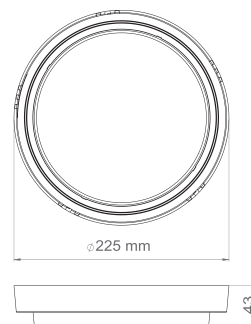

DM21 / 22

جنس بدنه	دمای رنگ (K) ۳۰۰۰ ۴۰۰۰ ۶۰۰۰	CRI	PF	THD	LED CHIP	دوره گارانتی (سال)	توان Watt	شارنوری LUMEN	شرح کالا	کد کالا
ABS+PS	● ● ●	>۸۰	>۰٫۹۵	<۱۸٪	OSRAM	۵	۱۵	۱۵۰۰	مروارید - چراغ روشنایی روکار	DM21
ABS+PS	● ● ●	>۸۰	>۰٫۶		OSRAM	۳	۱۲	۱۲۰۰	مروارید - چراغ روشنایی روکار IP65	DM22