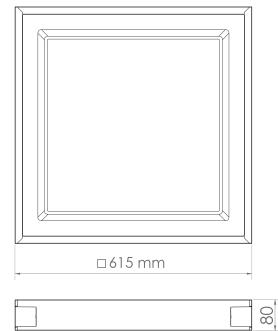

OF51...58

جنس بدنه	دمای رنگ (K) ۳۰۰۰ ۴۰۰۰ ۶۰۰۰	CRI	PF	THD	LED CHIP	دوره گارانتی (سال)	توان Watt	شارنوری LUMEN	شرح کالا	کد کالا
ABS+PS	● ● ●	>۸۰	>۰.۹۵	<۱۸٪	OSRAM	۵	۵۰	۶۰۰۰	درفام - چراغ اداری روکار - ۶۰x۶۰	OF51
ABS+PS	● ● ●	>۸۰	>۰.۹۵	<۱۸٪	OSRAM	۵	۵۰	۵۲۰۰	درفام - چراغ اداری روکار - ۶۰x۶۰	OF54
ABS+PS	● ● ●	>۸۰	>۰.۹۵	<۱۸٪	OSRAM	۵	۴۴	۴۶۰۰	درفام - چراغ اداری روکار - ۶۰x۶۰	OF56
ABS+PS	● ● ●	>۸۰	>۰.۹۵	<۱۸٪	OSRAM	۵	۷۲	۷۲۰۰	درفام - چراغ اداری روکار - ۶۰x۶۰	OF57
ABS+PS	● ● ●	>۸۰	>۰.۹۵	<۱۸٪	OSRAM	۵	۹۰	۹۵۰۰	درفام - چراغ اداری روکار - ۶۰x۶۰	OF58